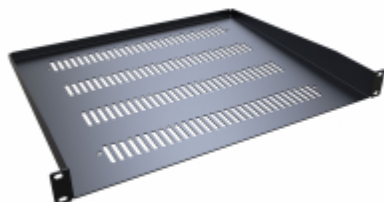

Quality Products. Service Excellence.

Universal Rack Shelf *RAS Series*

Load rated to 200 lbs (91 kg)

Features

- Constructed of 14 or 16 gauge steel.
- Universal design mounts to any standard EIA-compliant rack or cabinet.
- Allows easy rack mounting of equipment or items that do not have rack mounting capabilities.
- Mounts to rack rails either as an internal shelf or external shelf/work area.
- Available in either vented or solid versions.
- Up to 200 lbs (91 kg) **static load rating**.
- Rugged textured RAL9005 black powder coat finish. Complies with the Greenguard guidelines for indoor air quality.
- TAA-compliant for GSA Schedule purchases. BAA/TAA-compliant documentation available upon request.
- RoHS and REACH compliant.
- Manufactured in North America within an ISO 9001:2015 certified facility.