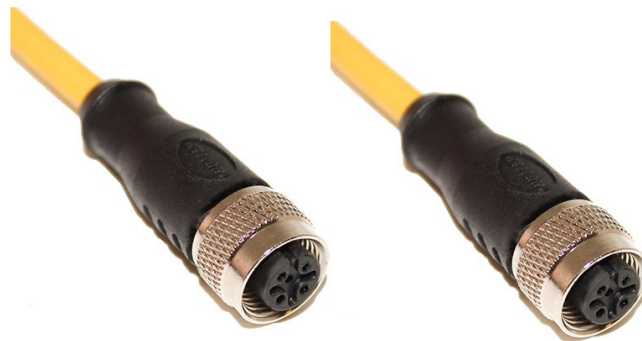

C5CC31UXXX

(M12 Cordset, 5 Position, 22 AWG Unshielded, Female Straight to Female Straight)

FEMALE FACE VIEW

1 → BROWN
2 → WHITE
3 → BLUE
4 → BLACK
5 → GRAY

- Mueller's C5C31UXXX is an M12 5-pin double ended, unshielded instrumentation cable with a straight female connector on one end and a female straight at the other.
- Keyway – A Coding
- Utilizes a 5-conductor 22 AWG PVC-insulated, unshielded cable.
- Ratings:
 - Current: 4 A
 - Voltage: 250 V AC/DC
- Material:
 - Coupling Nuts – Nickel Plated Brass
 - Pins/Contacts – Gold Plated Brass
- Length: The "U" in the model number represents unit of measurement.
Either: Meters (M), Feet (F)
- Length: The "XXX" in the model number represents length. Standard lengths are 2, 5, and 10 meters. Any other lengths available upon request.
- Meets Standard: IEC 61076-2-101
- Protection Class: IEC IP68
- RoHS 3 Compliant