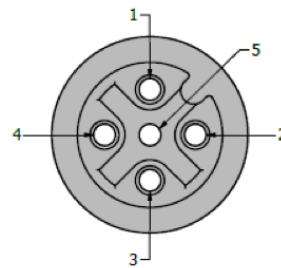

C5CC31UXXX

(M12 Cordset, 5 Position, 22 AWG Unshielded, Female Straight to Female Straight)

FEMALE FACE VIEW

1 → BROWN
2 → WHITE
3 → BLUE
4 → BLACK
5 → GRAY

- Mueller's C5C31UXXX is an M12 5-pin double ended, unshielded instrumentation cable with a straight female connector on one end and a female straight at the other.
- Keyway – A Coding
- Utilizes a 5-conductor 22 AWG PVC-insulated, unshielded cable.
- Ratings:
 - Current: 4 A
 - Voltage: 250 V AC/DC
- Material:
 - Coupling Nuts – Nickel Plated Brass
 - Pins/Contacts – Gold Plated Brass
- Length: The "U" in the model number represents unit of measurement.
Either: Meters (M), Feet (F)
- Length: The "XXX" in the model number represents length. Standard lengths are 2, 5, and 10 meters. Any other lengths available upon request.
- Meets Standard: IEC 61076-2-101
- Protection Class: IEC IP68
- RoHS 3 Compliant